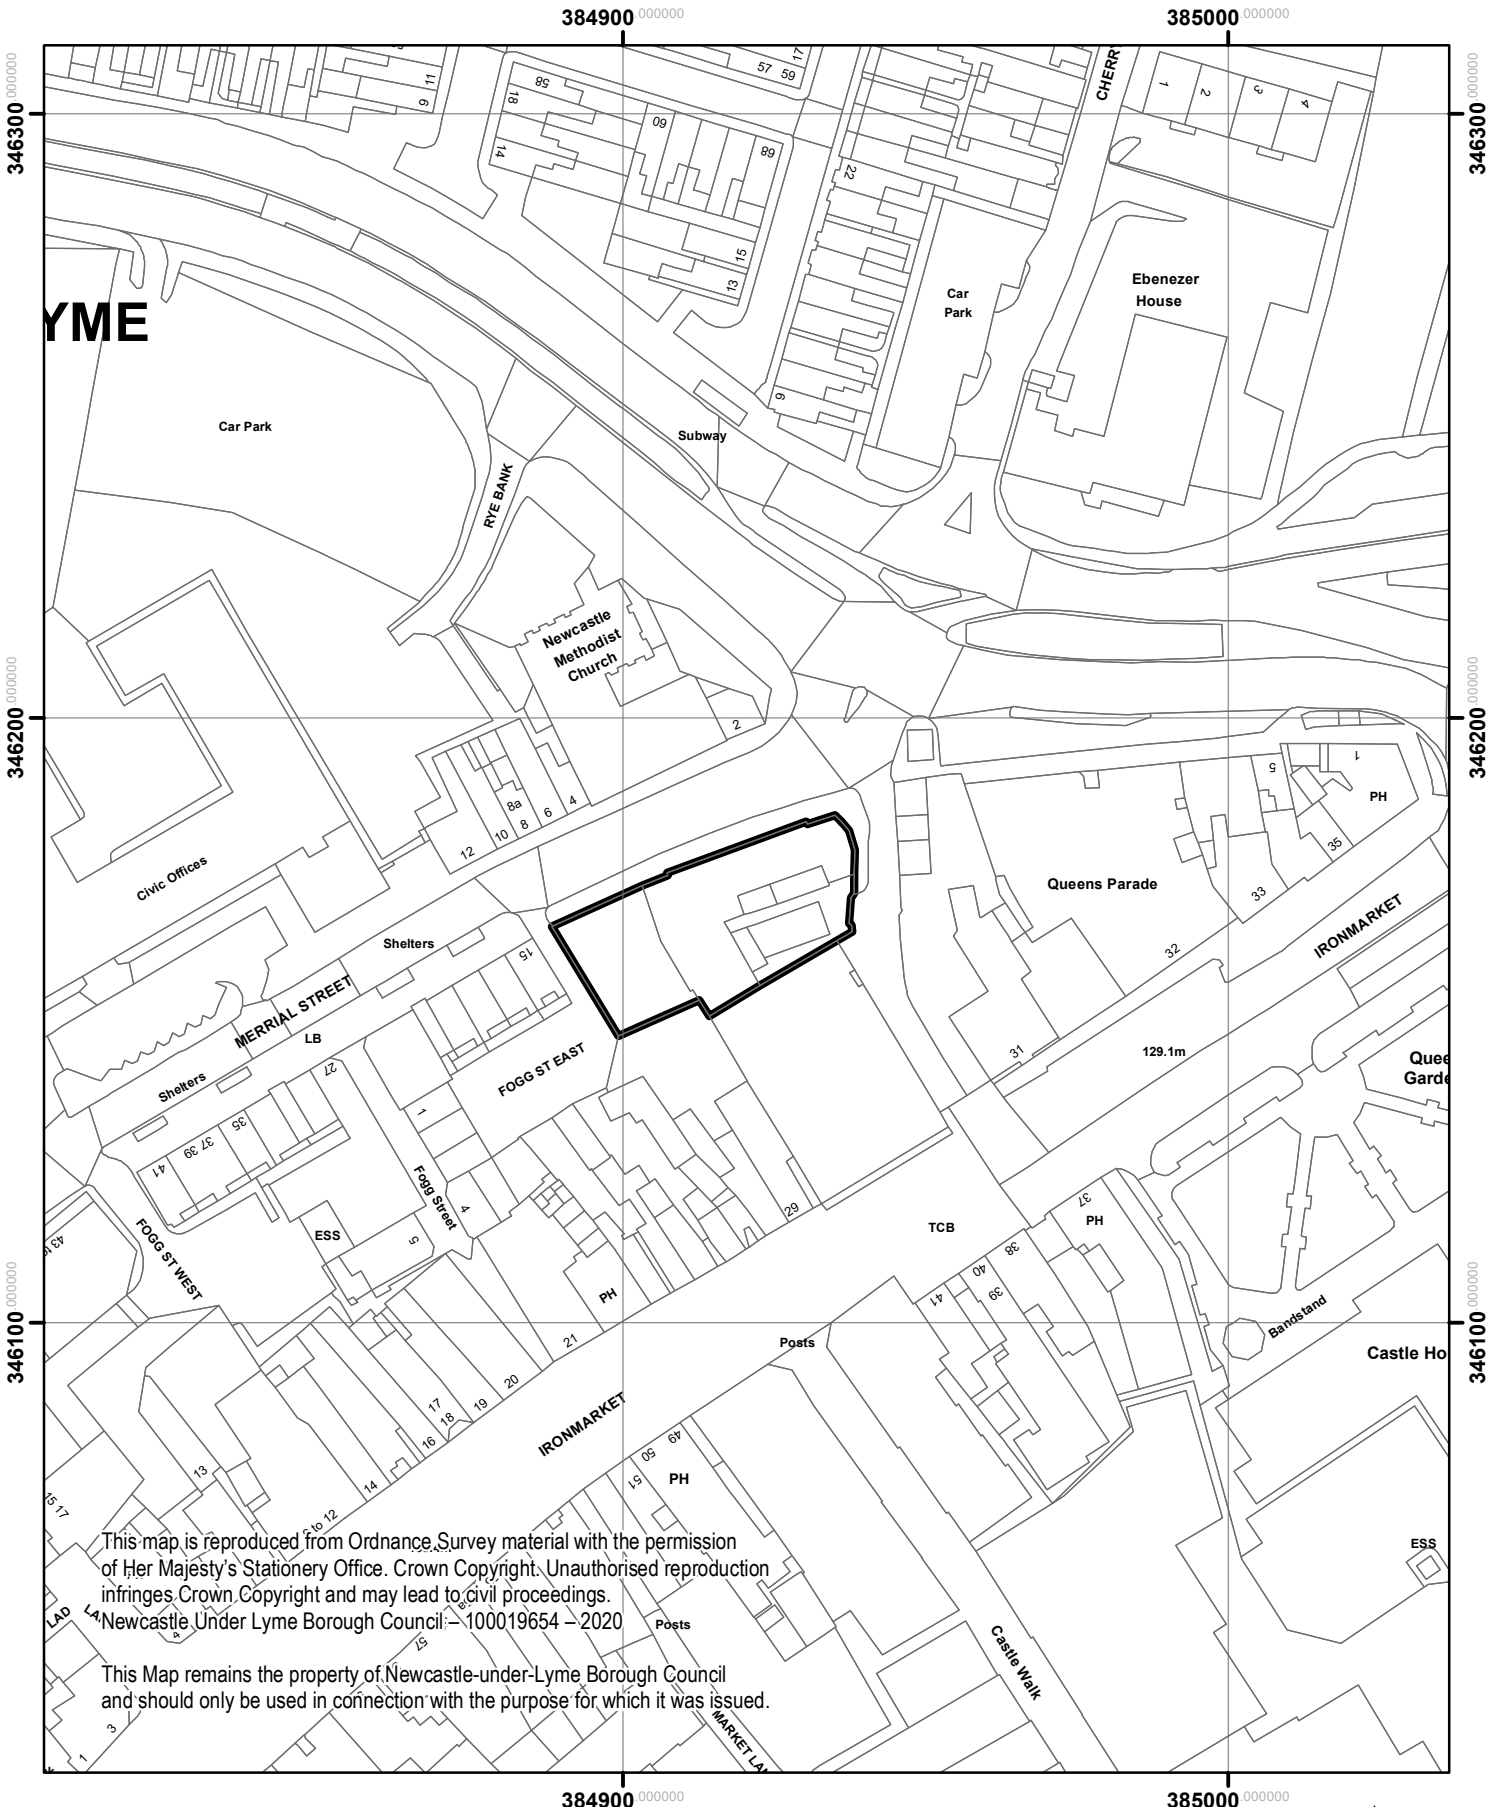

Former Police Station, Merrial Street, Newcastle

This map is reproduced from Ordnance Survey material with the permission of Her Majesty's Stationery Office. Crown Copyright. Unauthorised reproduction infringes Crown Copyright and may lead to civil proceedings. Newcastle Under Lyme Borough Council - 100019654 - 2020

This Map remains the property of Newcastle-under-Lyme Borough Council and should only be used in connection with the purpose for which it was issued.